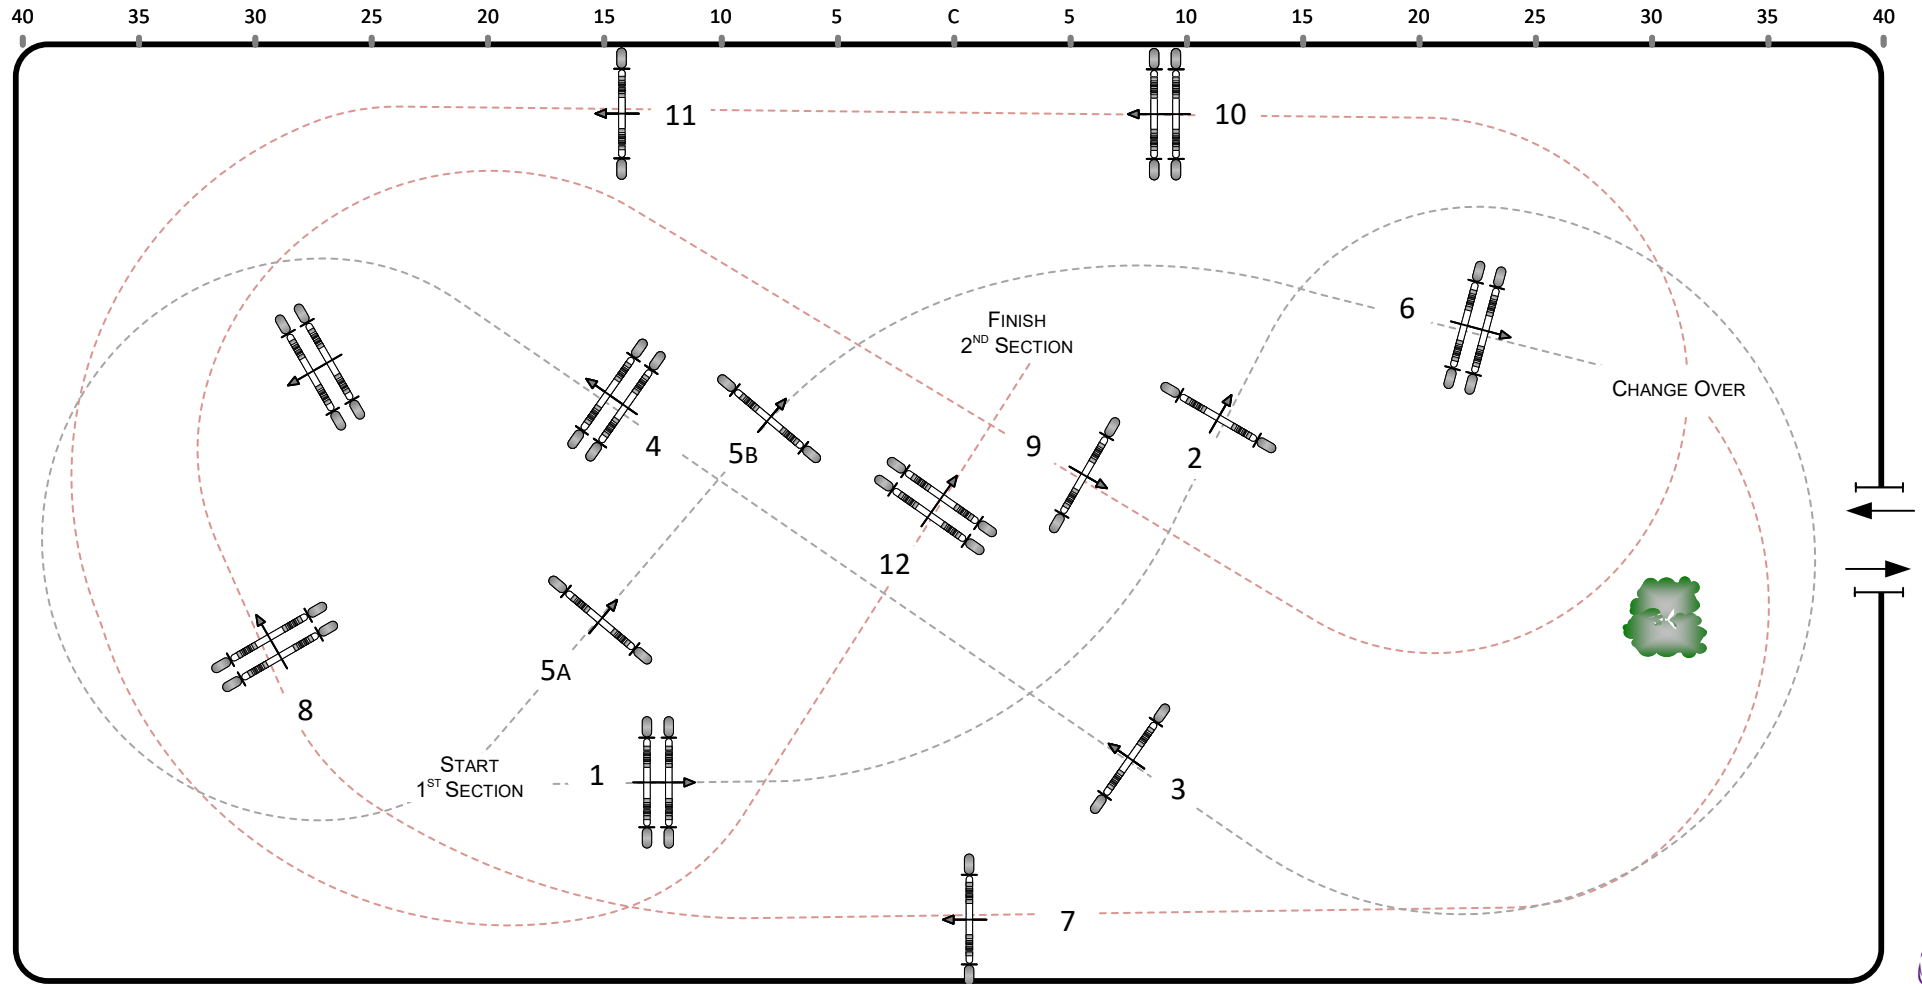

CLASS No.: 4

PONY BRITISH NOVICE / 80CM OPEN

SINGLE PHASE

06 JUNE 2026

TABLE: SINGLE PHASE
NATIONAL RG: 410
FEI RG / ART. N/A
HEIGHT: 0,80 M

SPEED: 325 M/MIN
OBSTACLES: 12
EFFORTS: 13

1ST SECTION: **1-6**
LENGTH: 260 M
TIME ALLOWED: 48 SEC
TIME LIMIT: 96 SEC

2ND SECTION: **7-12**
LENGTH: 300 M
TIME ALLOWED: 56 SEC
TIME LIMIT: 112 SEC

JURY