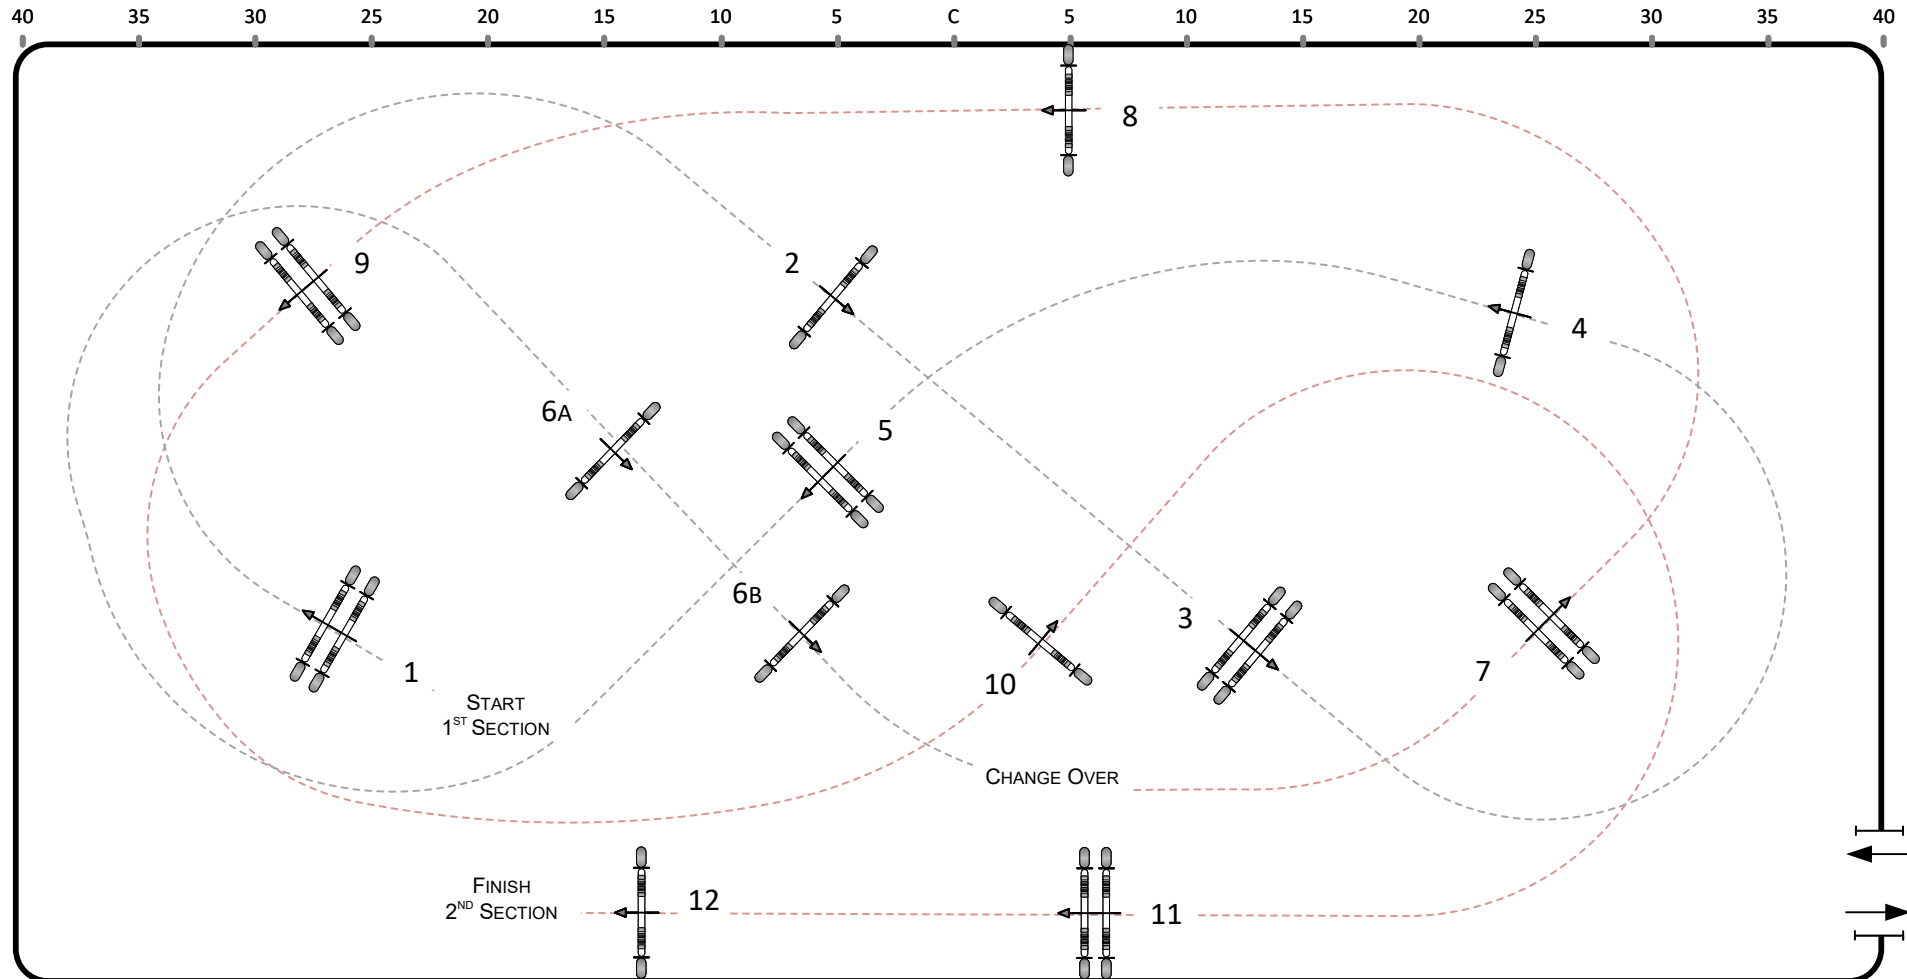

CLASS No.: 14

PONY BRITISH NOVICE / OPEN

SINGLE PHASE

07 JUNE 2026

TABLE: SINGLE PHASE
NATIONAL RG: 410
FEI RG / ART. N/A
HEIGHT: 0,80 M

SPEED: 325 M/MIN
OBSTACLES: 12
EFFORTS: 13

1ST SECTION: **1 - 6**
LENGTH: 270 M
TIME ALLOWED: 50 SEC
TIME LIMIT: 100 SEC

2ND SECTION: **7 - 12**
LENGTH: 300 M
TIME ALLOWED: 56 SEC
TIME LIMIT: 112 SEC

JURY